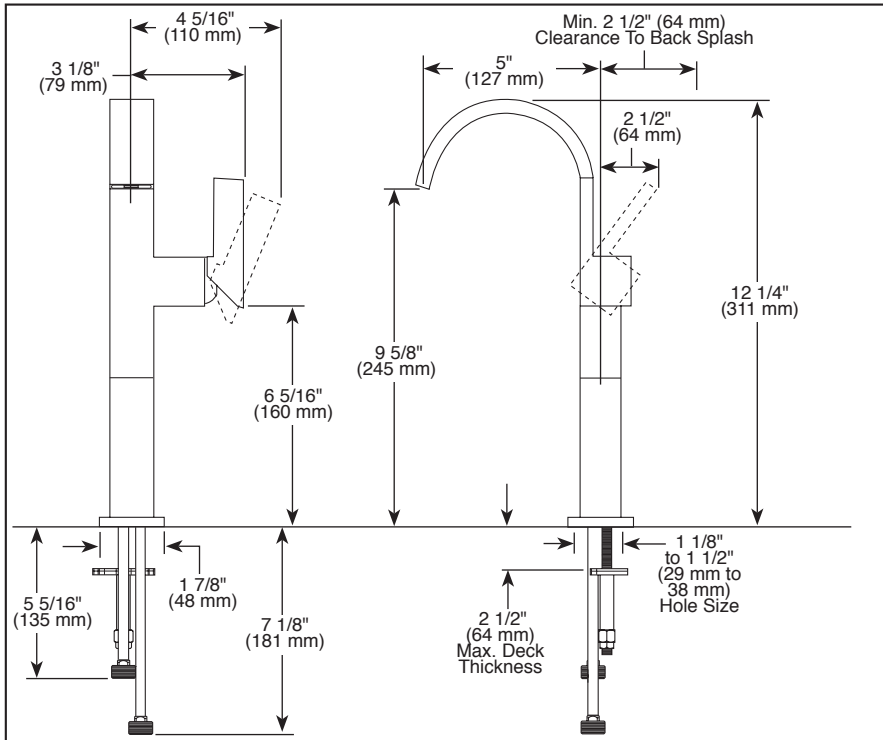

BRIZO®

VESSEL FAUCETS

- Siderna® Bath Collection
- Single Handle Deck Mount

STANDARD SPECIFICATIONS:

- Maximum 1.50 gpm @ 60 psi, 5.70 L/min @ 414 kPa
- Maximum (ECO models only) 1.20 gpm @ 60 psi, 4.54 L/min @ 414 kPa
- One hole mount
- Solid brass fabricated body
- 1/2-14 NPSM threaded inlets
- Control mechanism - 28 mm ceramic disc cartridge with metal stem
- Drain sold separately

Submitted Model No.: _____

Specific Features: _____

<p>RP72411▲ Grid Strainer Drain less overflow holes</p> 	<p>RP72413▲ Push Button Drain less overflow holes</p> <p>2 3/4" (70 mm) Dia.</p> 	<p>RP81627▲ Push Button Drain less overflow holes</p> <p>1 5/8" (41 mm) Dia.</p> 
<p>RP72412▲ Grid Strainer Drain with overflow holes</p> 	<p>RP72414▲ Push Button Drain with overflow holes</p> <p>2 3/4" (70 mm) Dia.</p> 	<p>RP81628▲ Push Button Drain with overflow holes</p> <p>1 5/8" (41 mm) Dia.</p> 